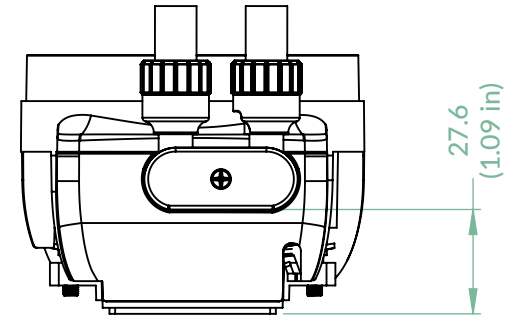

Scale 1:2
Rev. Date: 31/1/2024

Top View

Front View

Side View

Back View

Bottom View

Scale 1:2

Liquid Freezer III 280 A-RGB