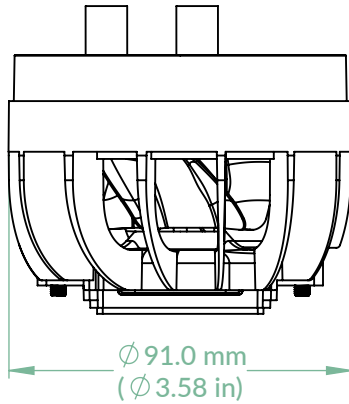

Scale 1:2
Rev. Date: 31/1/2024

Top View

Front View

Side View

Back View

Bottom View

Scale 1:2

Liquid Freezer III 280 A-RGB